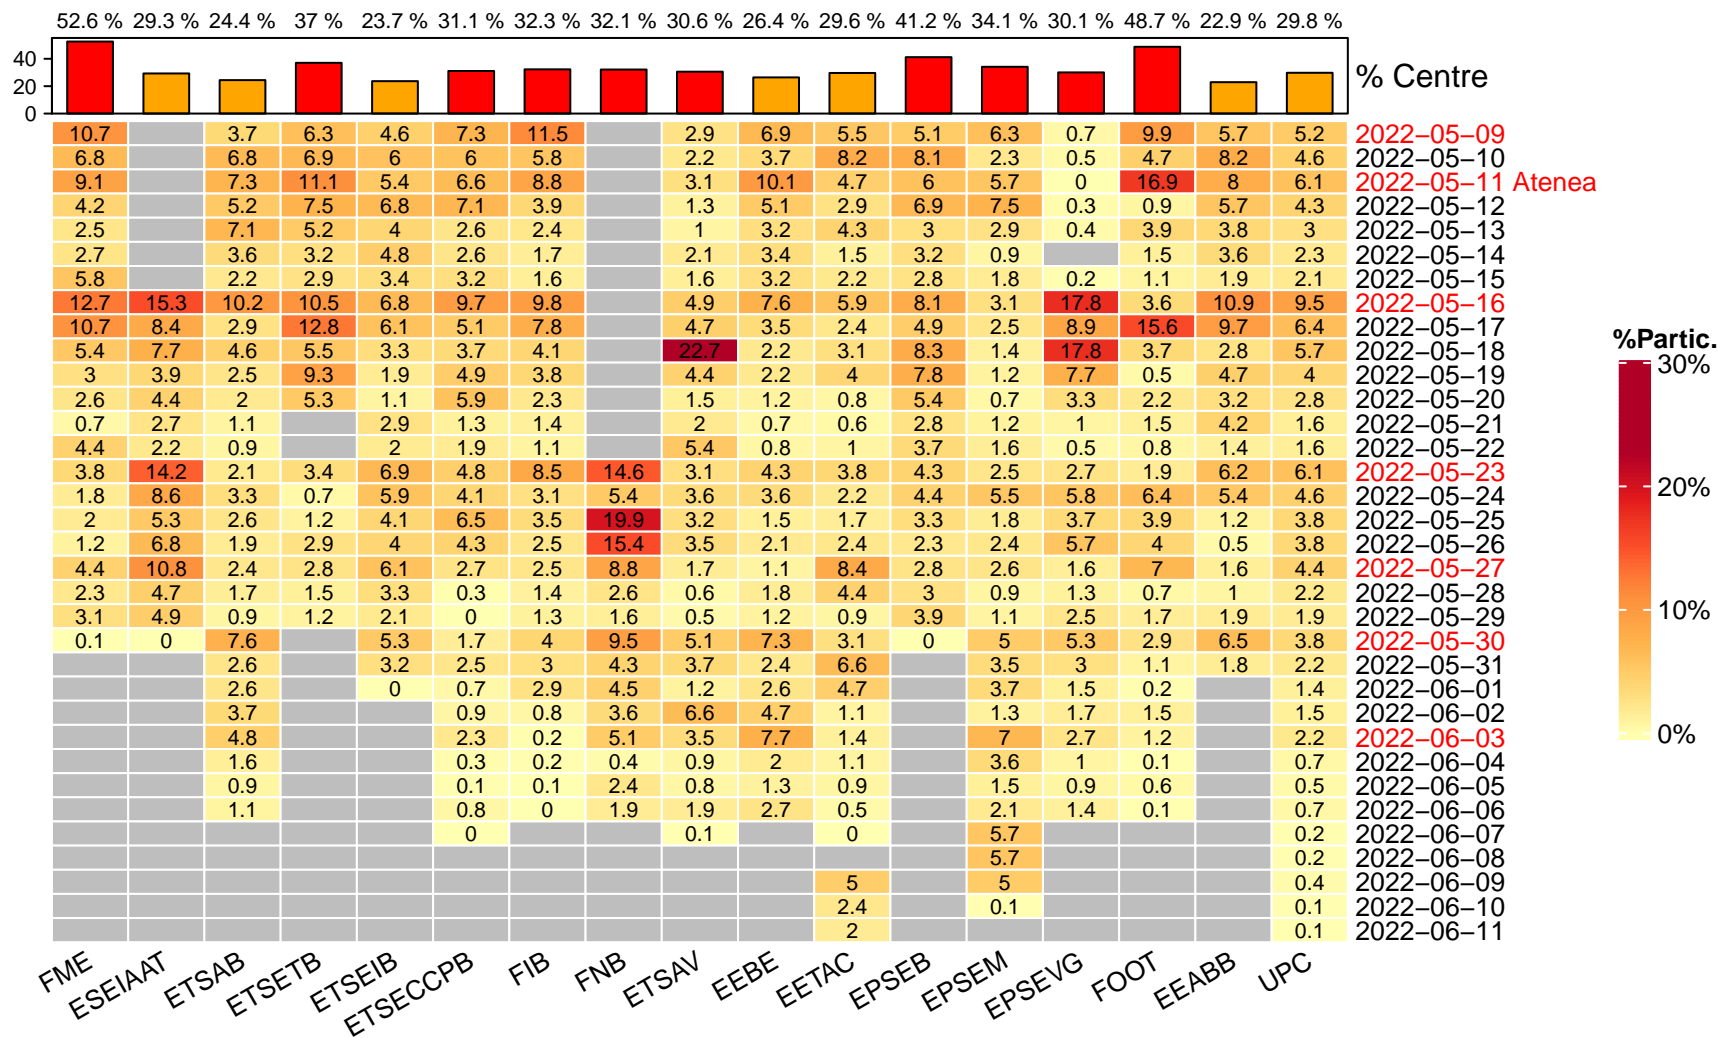

*En vermell els dies en que des del GPAQ es van envair recordatoris