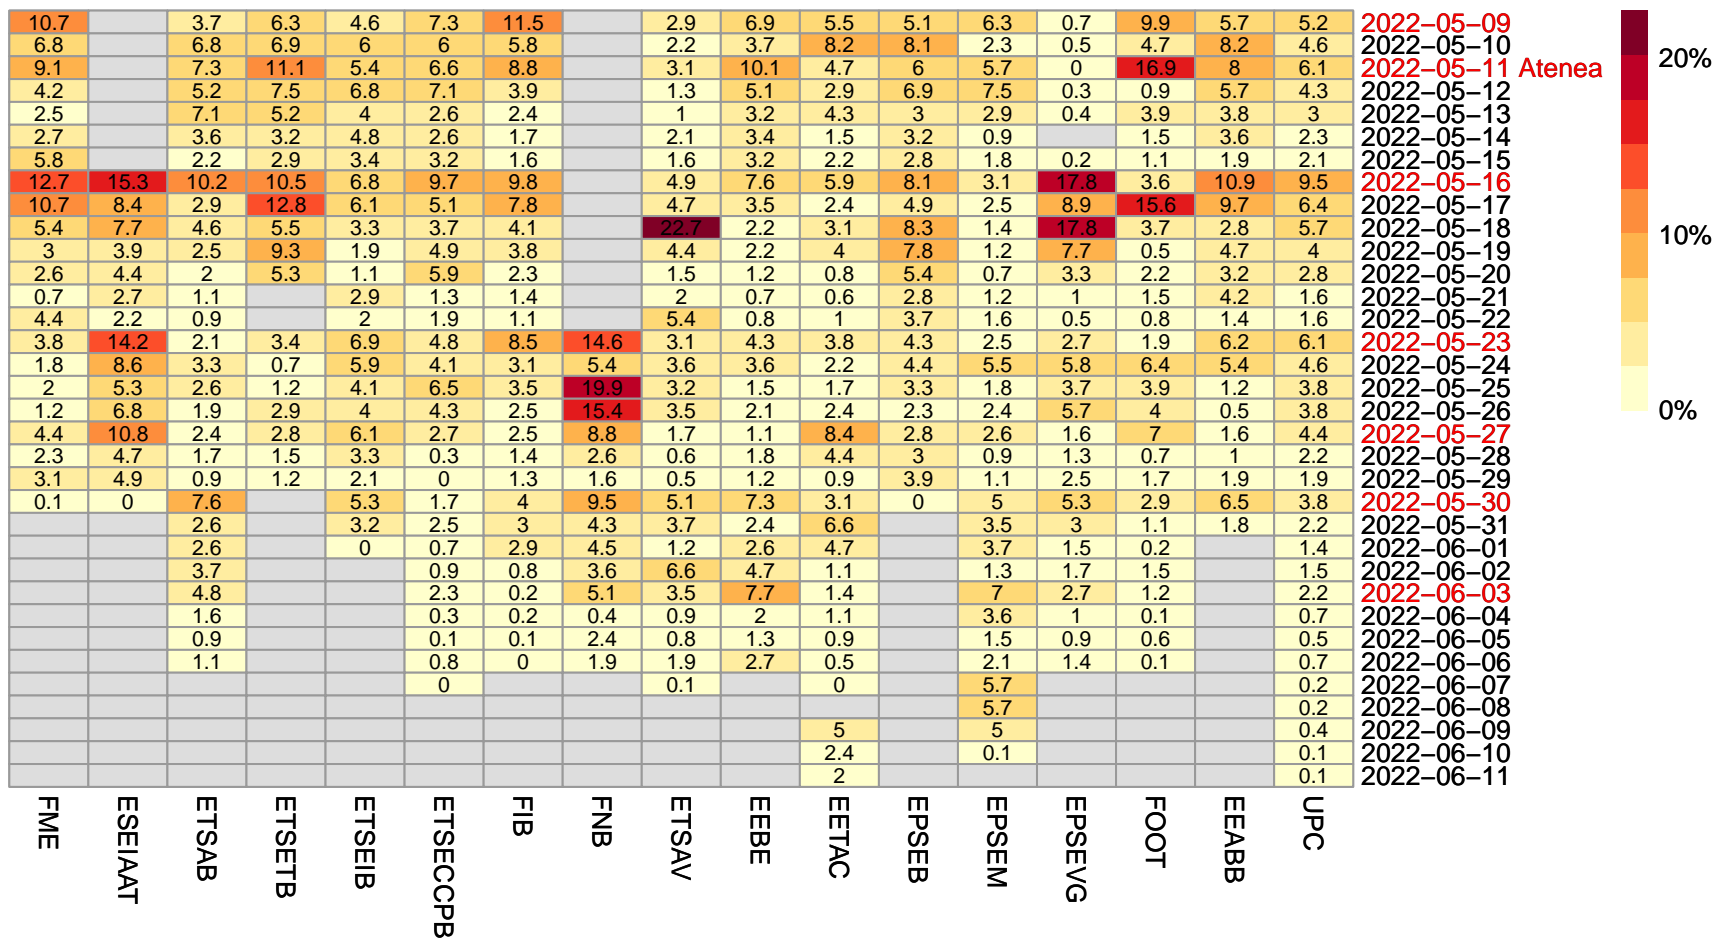

Participació dia i Centre